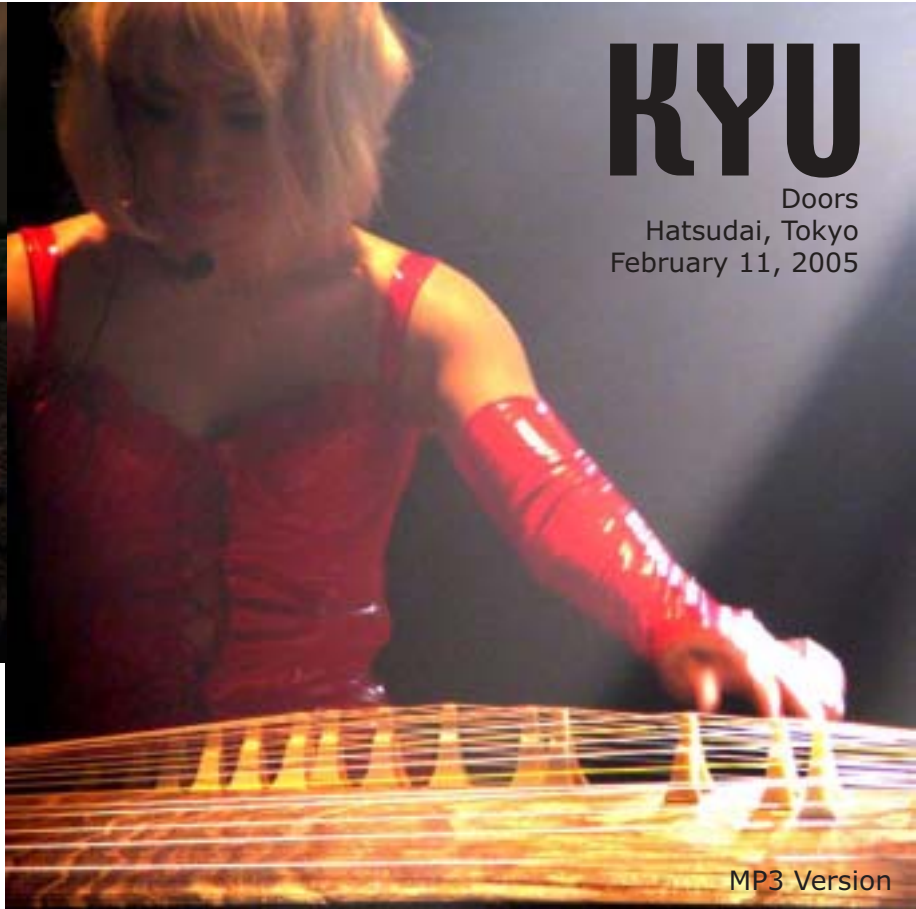

Kyu consists of eX-girl frontwoman Kirilola and the exceptional koto player Michiyo Yagi. AFAIK the duo no longer exists, and I believe this is their 2nd (and last) gig. According to the taper they haven't played since this show. A very original mix of electronics and koto. Ranges from noisy improv to beautiful ballads to ambient soundscapes - sometimes with a medieval flavour. Fans of stuff like Haco, Hoahio or After Dinner are going to love it. I'll put a little sample in the 1st message

Kyu Tokyo 2005

1. untitled
2. untitled
3. untitled
4. untitled
5. untitled

Kyu Tokyo 2005

Michiyo Yagi: acoustic & electric kotos (17 & 21 string), vocals
Kirilola: electronics, percussion, tympani, vocals