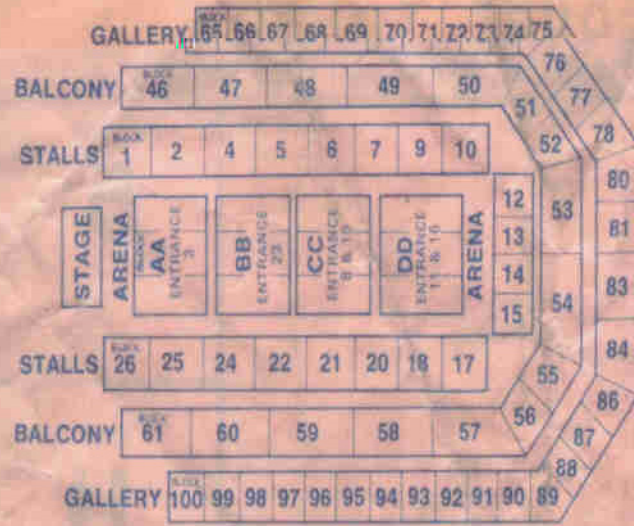

MP3 Version

MoLM

THE WALL 17Jun81

PINK FLOYD

SEATS IN THE BALCONY ARE REACHED BY ESCALATOR. ACCESS TO GALLERY SEATS IS BY ESCALATOR, THEN STAIRS.

Remastered and re-released by Man of Leisure Music (MoLM)

September 2000