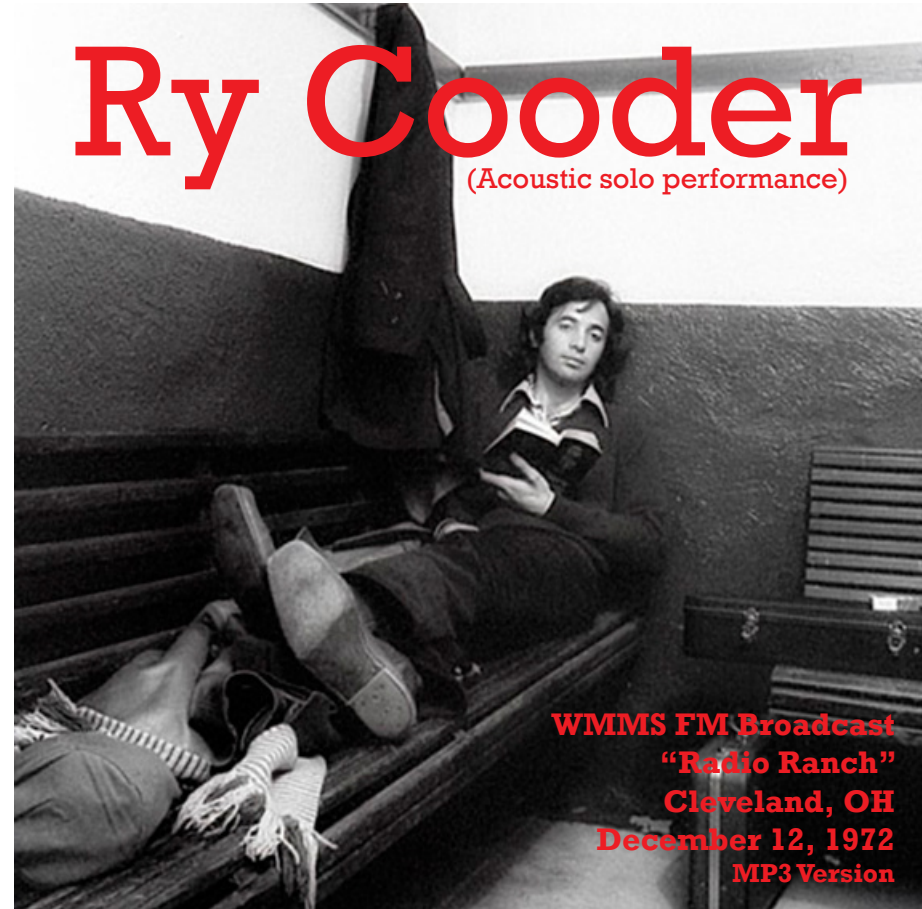

Ry Cooder

(Acoustic solo performance)

Thanks to the original uploader and to lolita for sharing the tracks at Dime.

Cover picture posted at fishheads.net - Thanks!

Lineage:

FM > ?gen cass trade > CDwave > Flac

Naughty Dog

Ry Cooder Cleveland 1972

01. Radio Announcement/Talking (1 glitch)
 02. Police Dog Blues (Arthur Blake, adapted by Ry Cooder)
 03. Tuning/Song Intro
 04. Comin' In On A Wing And A Prayer (Harold Adamson and Jimmie McHugh)
 05. Tuning/Song Intro
 06. Great Dream From Heaven (Joseph Spence)
 07. Tuning/Song Intro
 08. Clean Up At Home (Sleepy John Estes)
 09. Tuning/Song Intro
 10. Tattler (Ry Cooder/Russ Titelman/Washington Phillips)
 11. You're Gonna Need Somebody On Your Bond (Blind Willie Johnson)
 12. Radio Announcement/Song Intro
 13. F.D.R. In Trinidad (Fitz MacLean)
 14. Tuning/Song Intro
 15. Floating Bridge (Sleepy John Estes)
 16. Billy The Kid (Traditional, arranged by Ry Cooder)
 17. Diddy Wah Diddy (Arthur Blake)
 18. Dark Was The Night (Cold Was The Ground) (Blind Willie Johnson) (1 drop)
 19. Jesus Is On The Mainline (Traditional)
 20. Going To Bownsville (Sleepy John Estes)
- 58 mins

Naughty Dog

Ry Cooder Cleveland 1972

Trade Freely. Not For Sale.